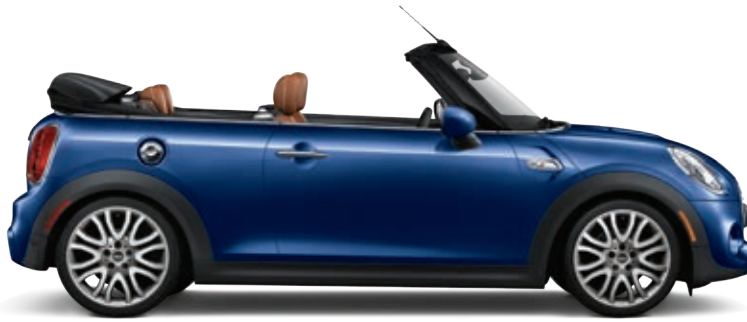

2019 MINI COOPER S CONVERTIBLE.

INSIDE AND OUT.

SPECS FOR ALL TRIM LEVELS.

Engine Configuration	TwinPower Turbo, 2.0-liter, inline 4-cylinder direct-injection engine with double VANOS	
Transmission	6-speed Automatic	6-speed Manual
Max. Horsepower	189 hp @ 5000 rpm	
Max. Torque	207 lb-ft @ 1350 rpm	
Acceleration (0-60 mph)	6.7 sec	6.8 sec
Top Speed	142 mph	143 mph
Seating Capacity	4 adults	
Cargo Area Capacity	7.6 ft³ with top up	
	5.7 ft³ with top down	
Measurements	151.9" boot to bonnet	
	68" wide	
	55.7" high	

AVAILABLE COLORS.

CLASSIC SIGNATURE ICONIC

AVAILABLE COLORS.	CLASSIC	SIGNATURE	ICONIC
Moonwalk Grey	■	■	■
Pepper White	□	■	■
Midnight Black	□	■	■
Chili Red	□	■	■
Starlight Blue	-	■	■
Caribbean Aqua	-	■	■
Solaris Orange	-	■	■
White Silver	-	■	■
Melting Silver	-	■	■
Thunder Grey	-	■	■
Electric Blue	-	■	■
British Racing Green	-	■	■
MINI Yours Lapisluxury Blue	-	-	■

AVAILABLE TRIMS.†

CLASSIC SIGNATURE ICONIC

AVAILABLE TRIMS.†	CLASSIC	SIGNATURE	ICONIC
Rear View Camera	■	■	■
Rear Park Distance Control	■	■	■
Rain Sensor	■	■	■
Heated Front Seats	□	■	■
Steptronic Sport Automatic Transmission	□	■	■
Wind Deflector	-	■	■
Comfort Access System	-	■	■
Forward Collision Warning and Emergency Braking	-	■	■
Head-Up Display	-	□	■
Premium Package • Chrome Line Exterior • Power Exterior Mirrors + Mirror Dimming • LED Headlights with Cornering Function • LED Fog Lights • Harman Kardon® Sound System ...and more	-	□	■
Touchscreen Navigation Pkg • Connected Navigation Plus • Apple CarPlay™ • MINI Connected Services • Wireless Charging	-	□	■
Upholstery Package • Choice of Leather Upholstery • Upgraded Interior Surfaces ...and more	-	□	■

WHEELS.

CLASSIC SIGNATURE ICONIC

WHEELS.	CLASSIC	SIGNATURE	ICONIC
Choice of 16" Wheels	■	■	■
Choice of 17" Wheels	-	■	■
Choice of 18" Wheels	-	-	■

CLASSIC SIGNATURE ICONIC

*Base MSRP	CLASSIC	SIGNATURE	ICONIC
	$30,900	$34,900	$38,900

■ Included □ Optional Upgrade - Not Available

† Not all options in available packages shown. Please see your MINI Dealer for complete details.

*MSRP does not include exterior color upgrade, destination and handling charges of $850 and excludes license, registration, taxes and options. Certain features may be optional. Performance data and acceleration claims are based upon BMW AG test results.

At MINI, we try hard to be accurate. However, mistakes happen and things change. Therefore, we do not assume liability for the accuracy or completeness of the information presented.

© 2018 MINI USA, a division of BMW of North America, LLC. The MINI name, model names and logo are registered trademarks.